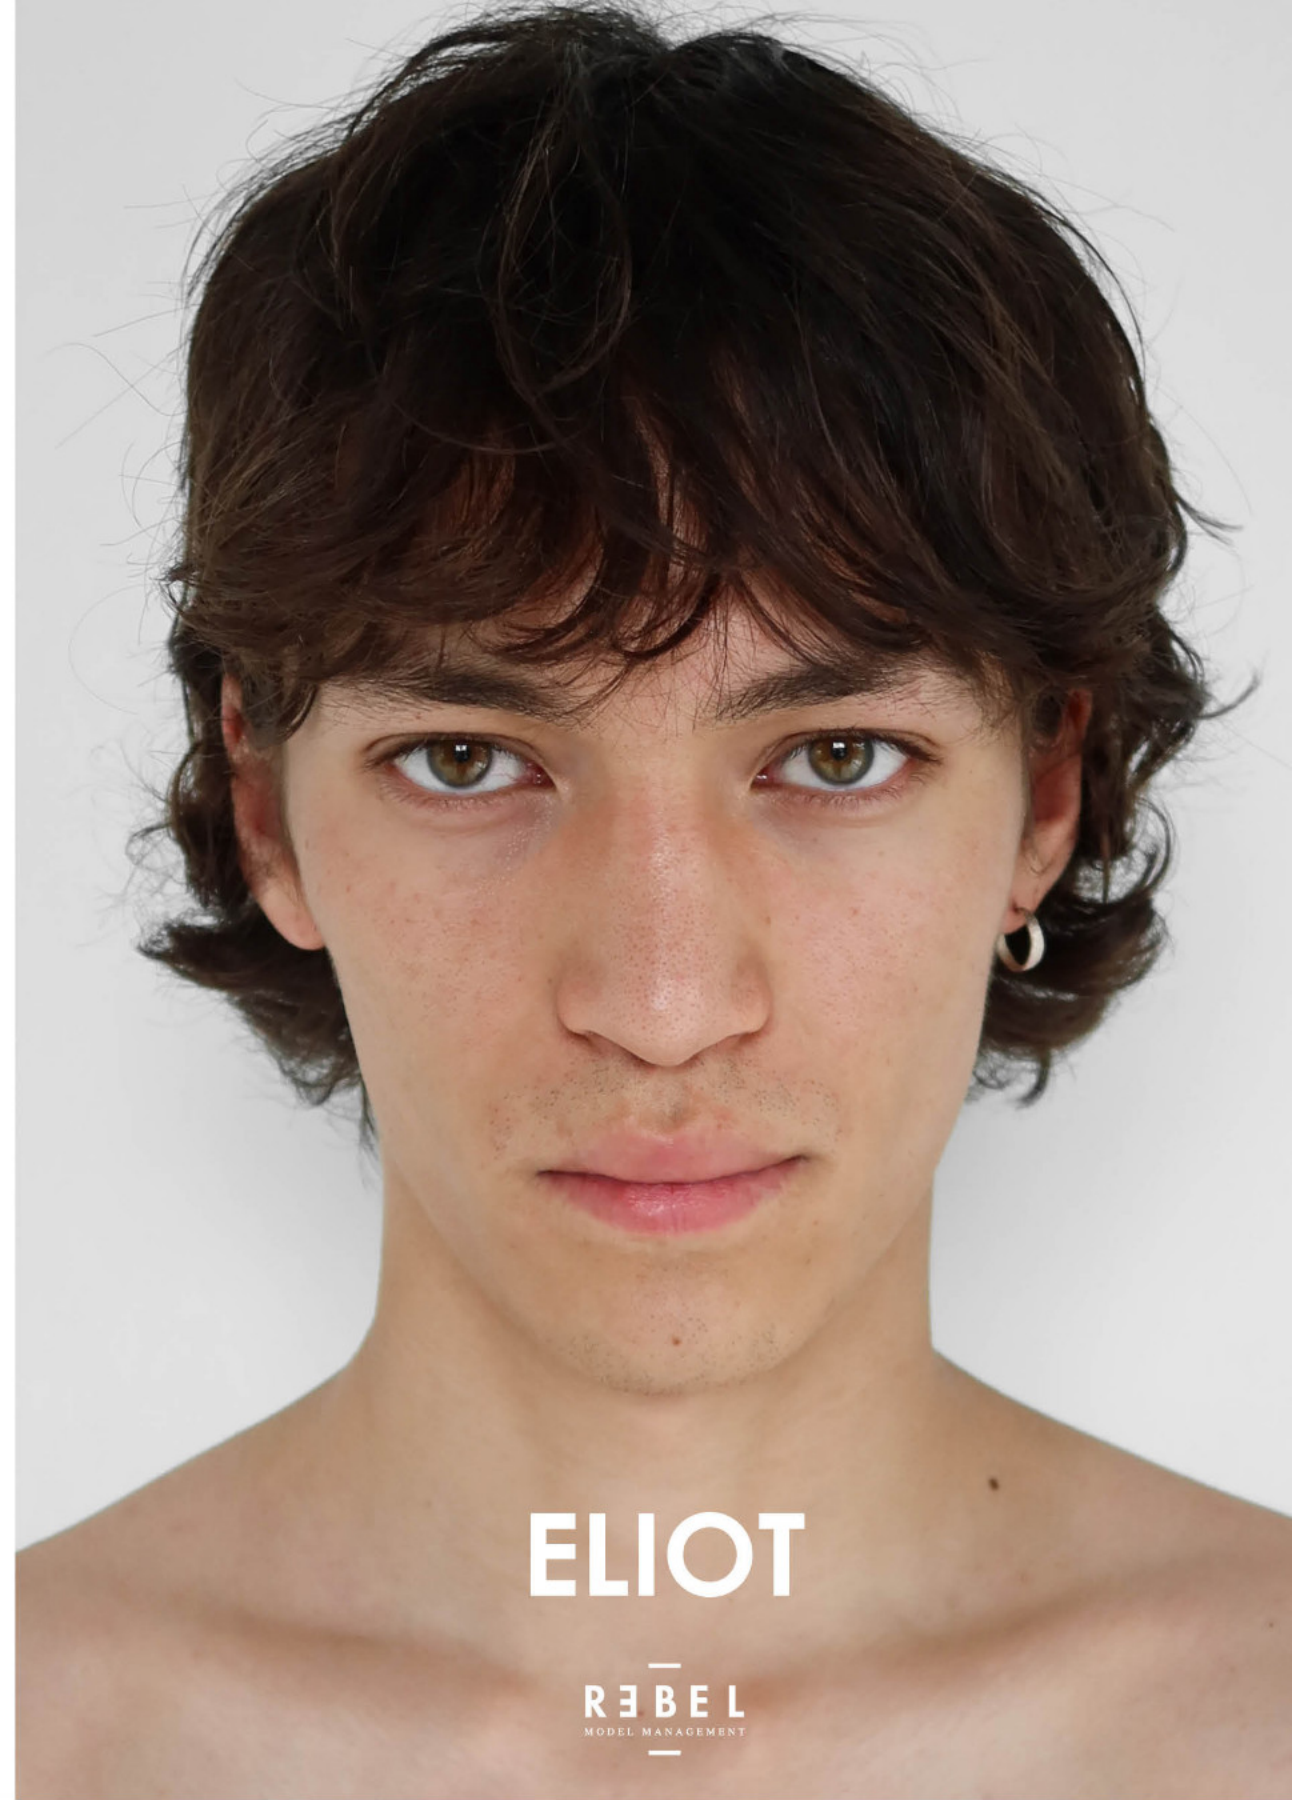

HEIGHT 1.87 - 6'1" CHEST 86 - 33" MIDDLE 71 - 27" HIPS 90 - 35" SUIT 48 SHOES 43 - 10

www.rebelmanagement.be

ELIOT

REBEL
MODEL MANAGEMENT