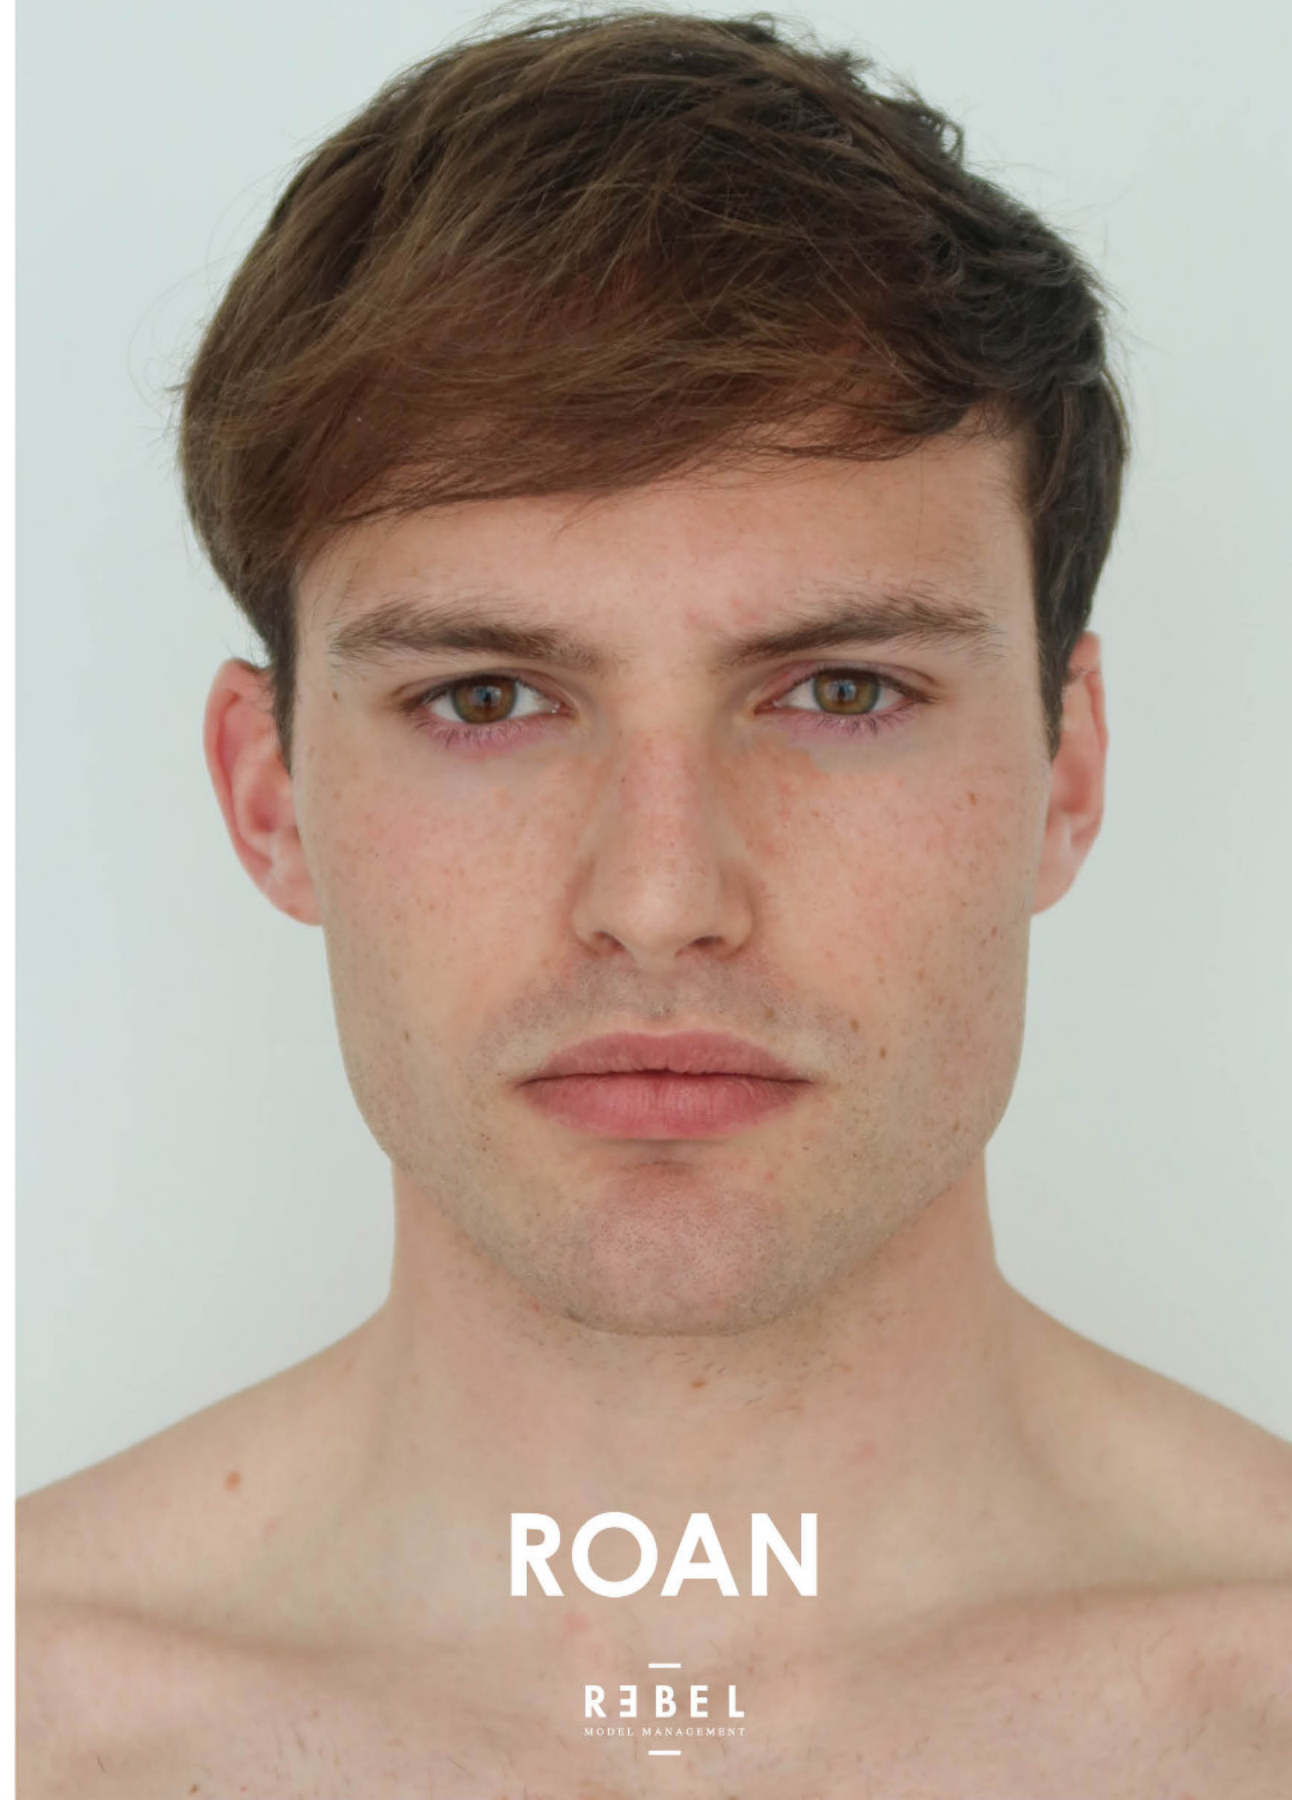

HEIGHT 185 - 6'0" CHEST 95 - 37" MIDDLE 79 - 31" HIPS 95 - 37" SUIT 50 SHOES 44 - 10.5

[www.rebelmanagement.be](http://www.rebelmanagement.be)

ROAN

REBEL  
MODEL MANAGEMENT