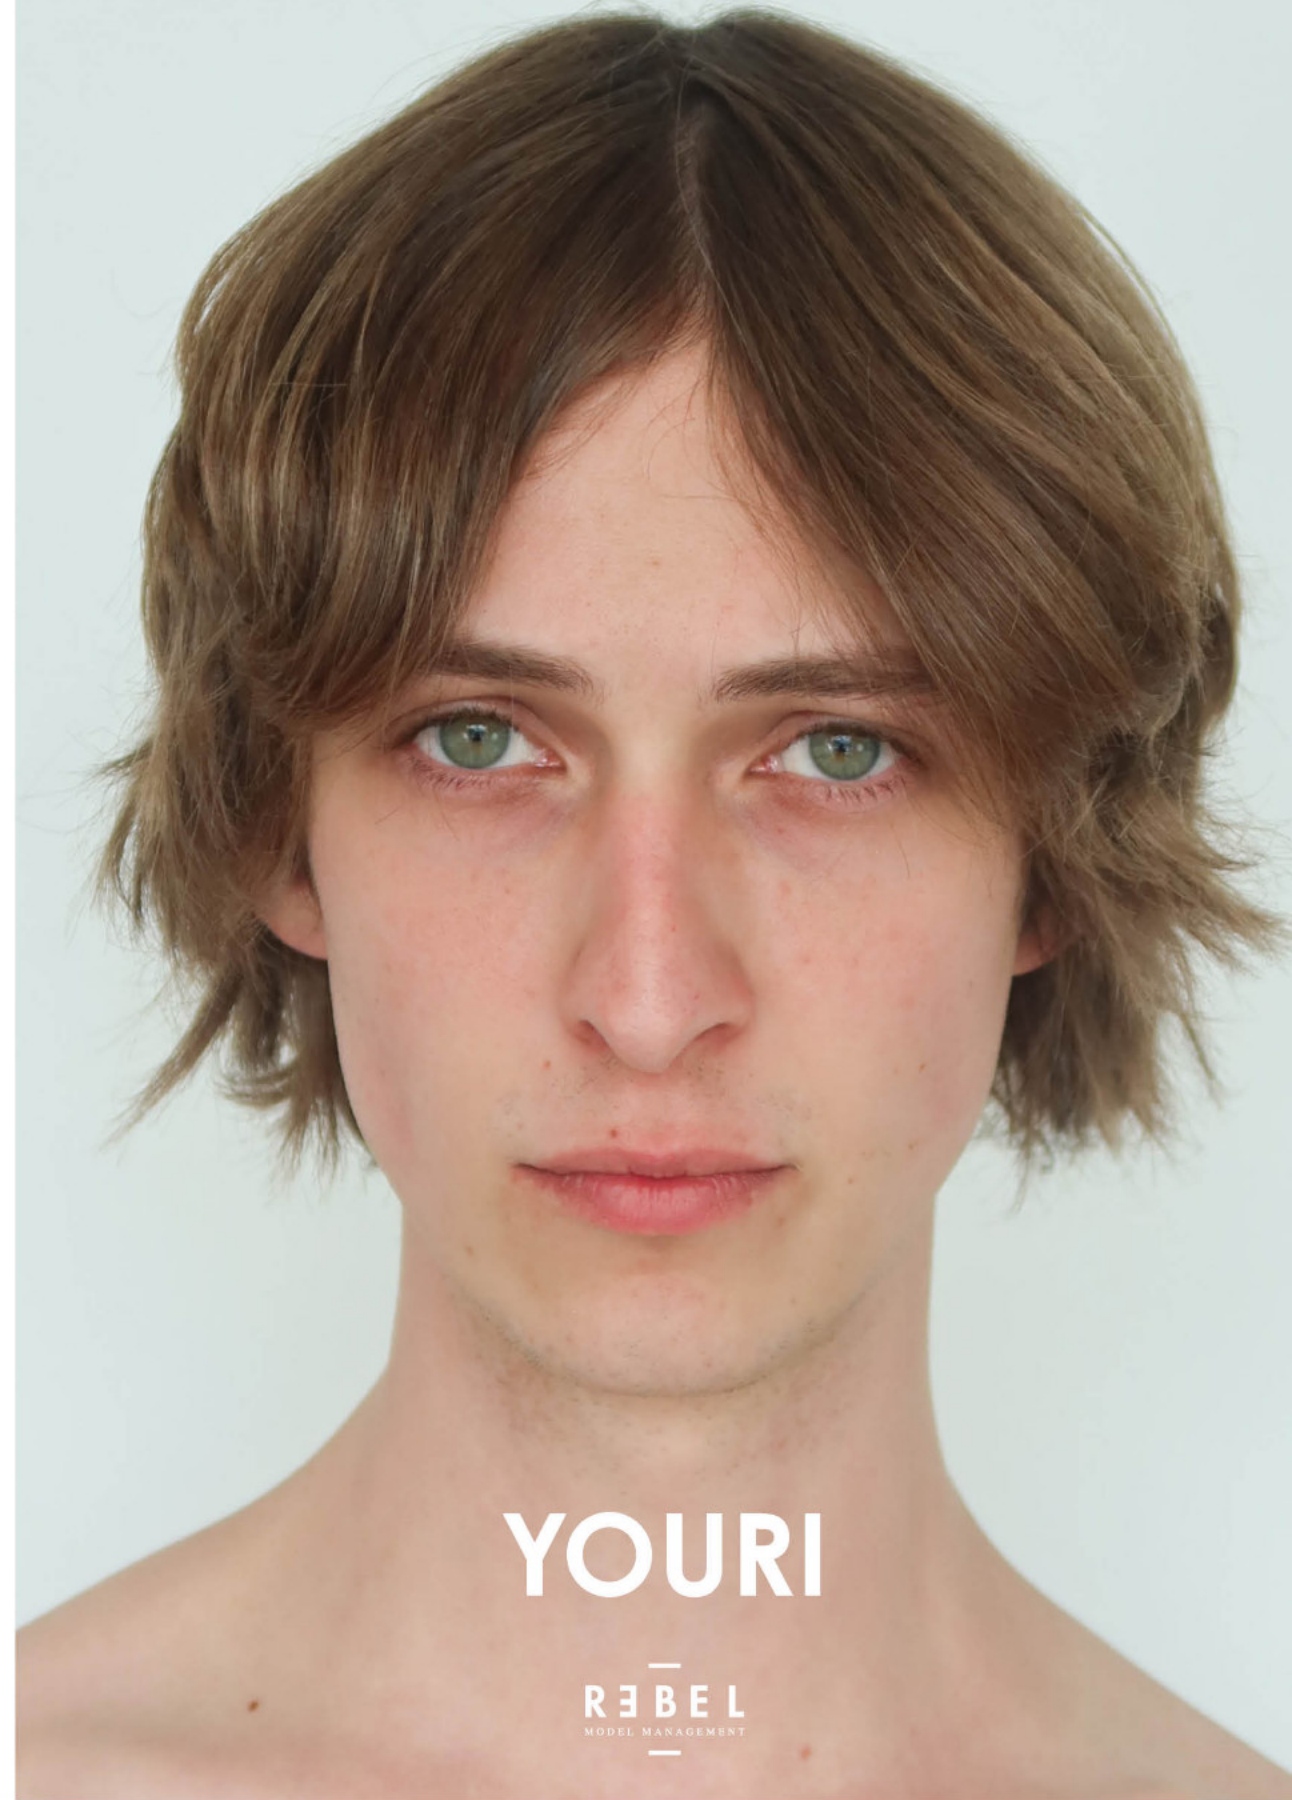

HEIGHT 187 - 6'1" CHEST 81 - 31" MIDDLE 73 - 28" HIPS 87 - 34" SUIT 46 SHOES 44.5-11

www.rebelmanagement.be

YURI

REBEL
MODEL MANAGEMENT