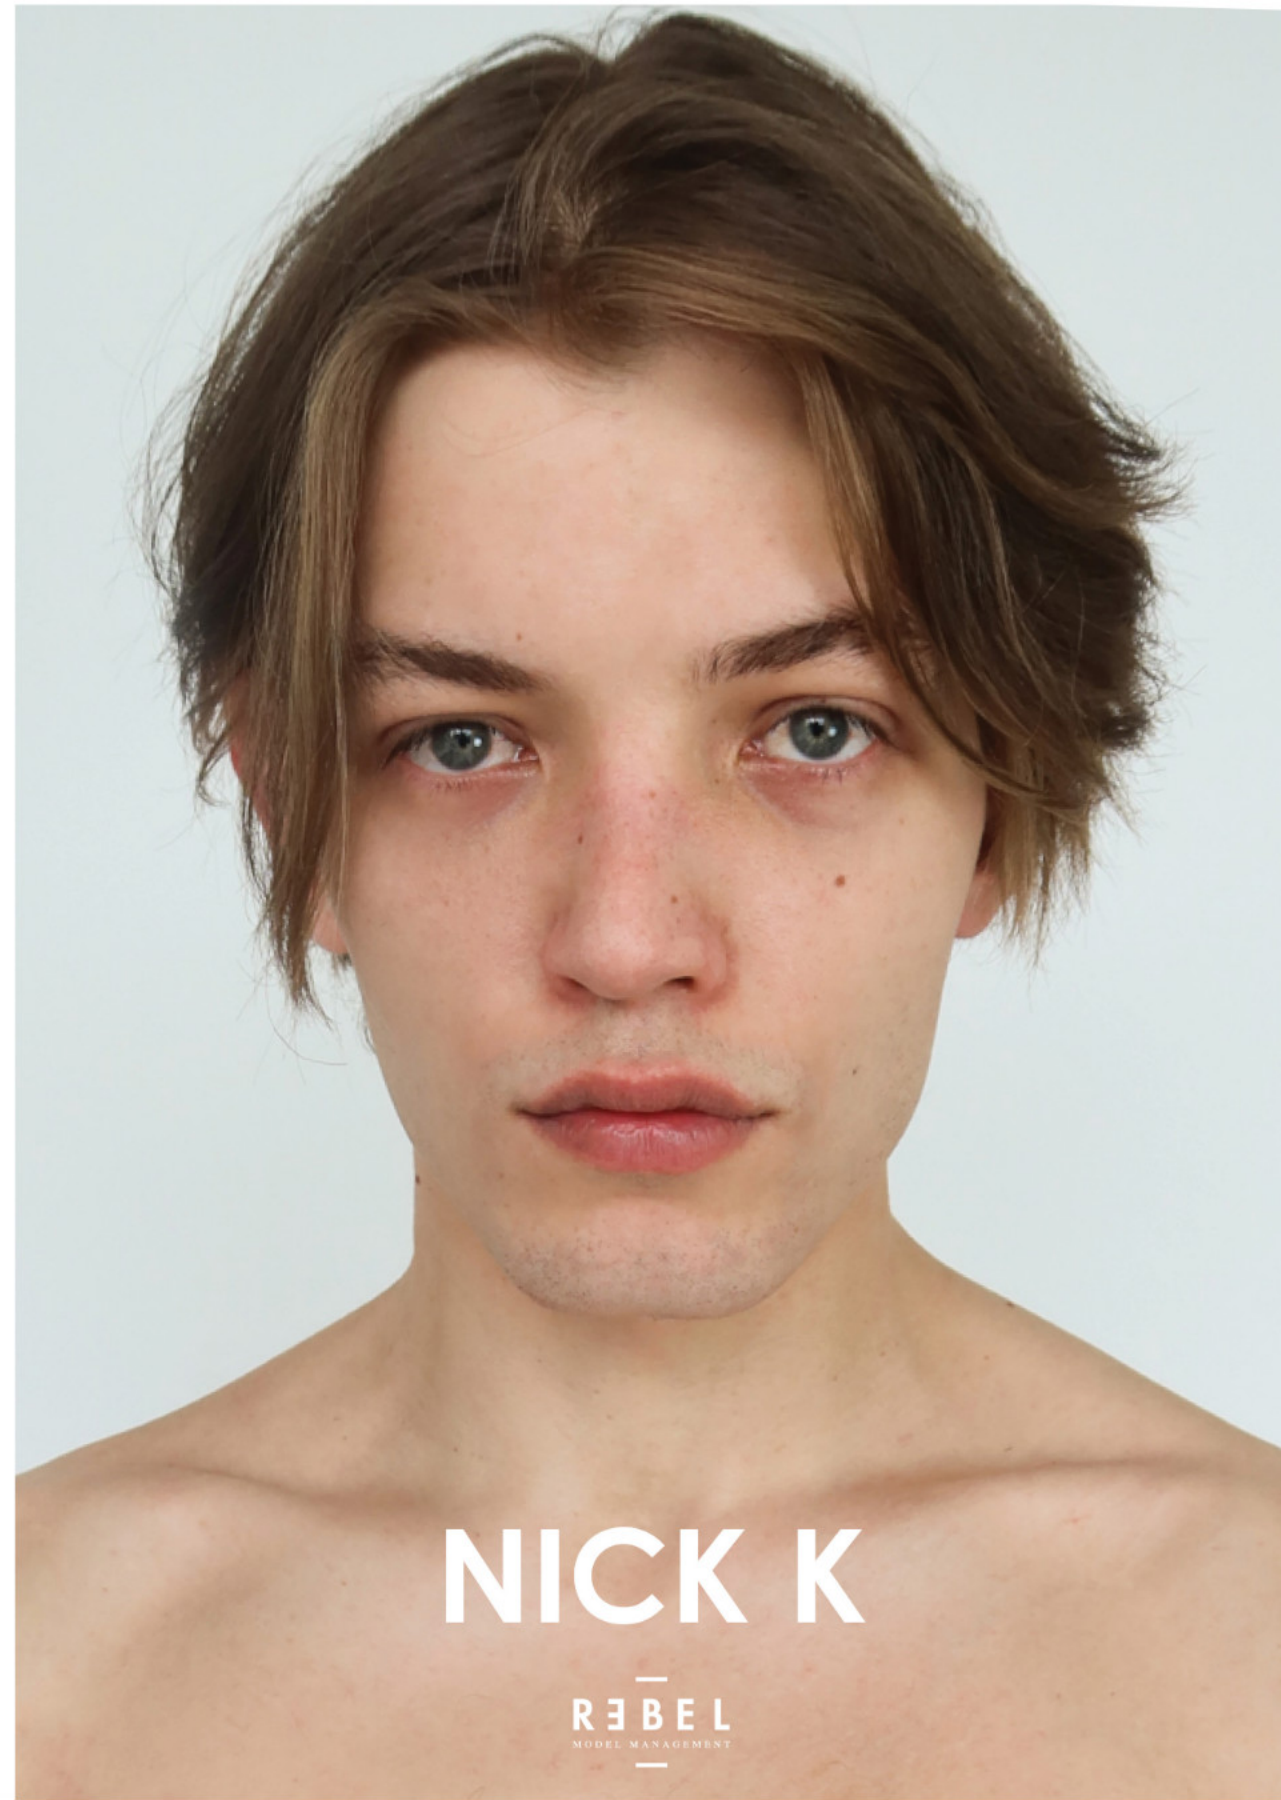

HEIGHT 1.84 - 6'0" CHEST 91 - 36" MIDDLE 75 - 29.5" HIPS 98 - 38.5" SUIT 48 SHOES 45 - 11

www.rebelmanagement.be

NICK K

—
REBEL
MODEL MANAGEMENT
—