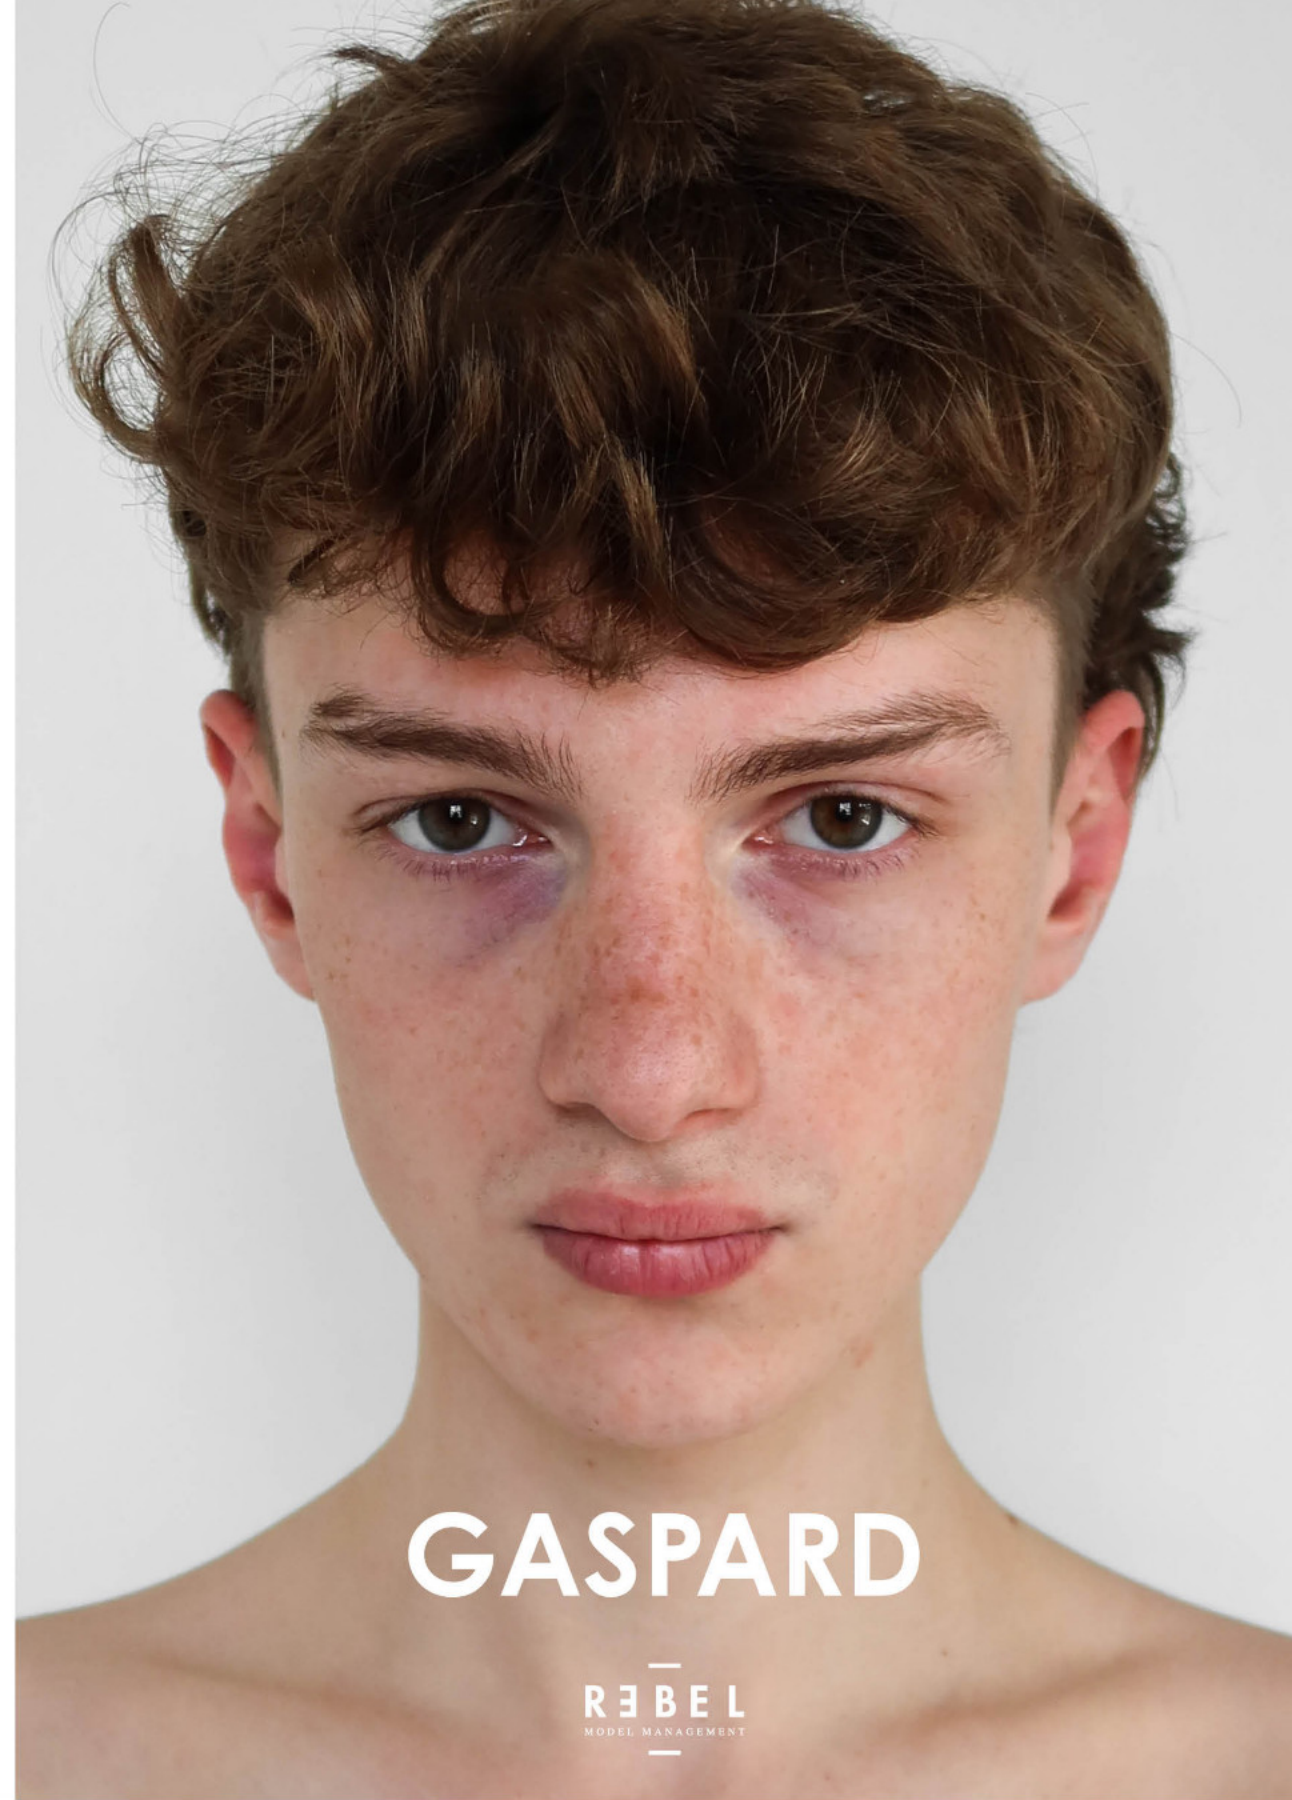

HEIGHT 186 - 6'0" CHEST 84 - 33" MIDDLE 67 - 26" HIPS 91 - 35" SUIT 50 SHOES 43 -10

[www.rebelmanagement.be](http://www.rebelmanagement.be)

**GASPARD**

—  
**REBEL**  
MODEL MANAGEMENT  
—